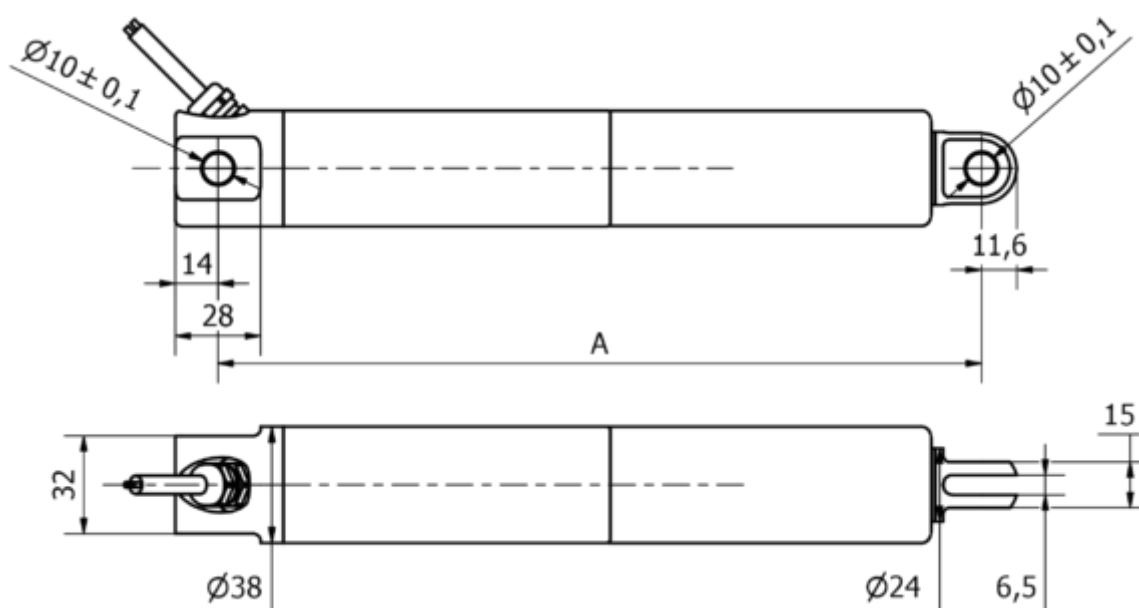

# Data Sheet

Article number: 8S38205018003KCNLSK0

Description: KLEEl ine38, 50mm, 1800N, 3 mm/s, Stainless steel, IP69K  
24 VDC, 3 m. Cable, Limit Switch Hall, Clevis

## Measures

A	= 230 + slaglængde/stroke
Cable length	= 3 m
Load speed mm/s	= 3 mm/s
Option	= Hall sensor
Stroke (mm)	= 50
Voltage	= 24 V